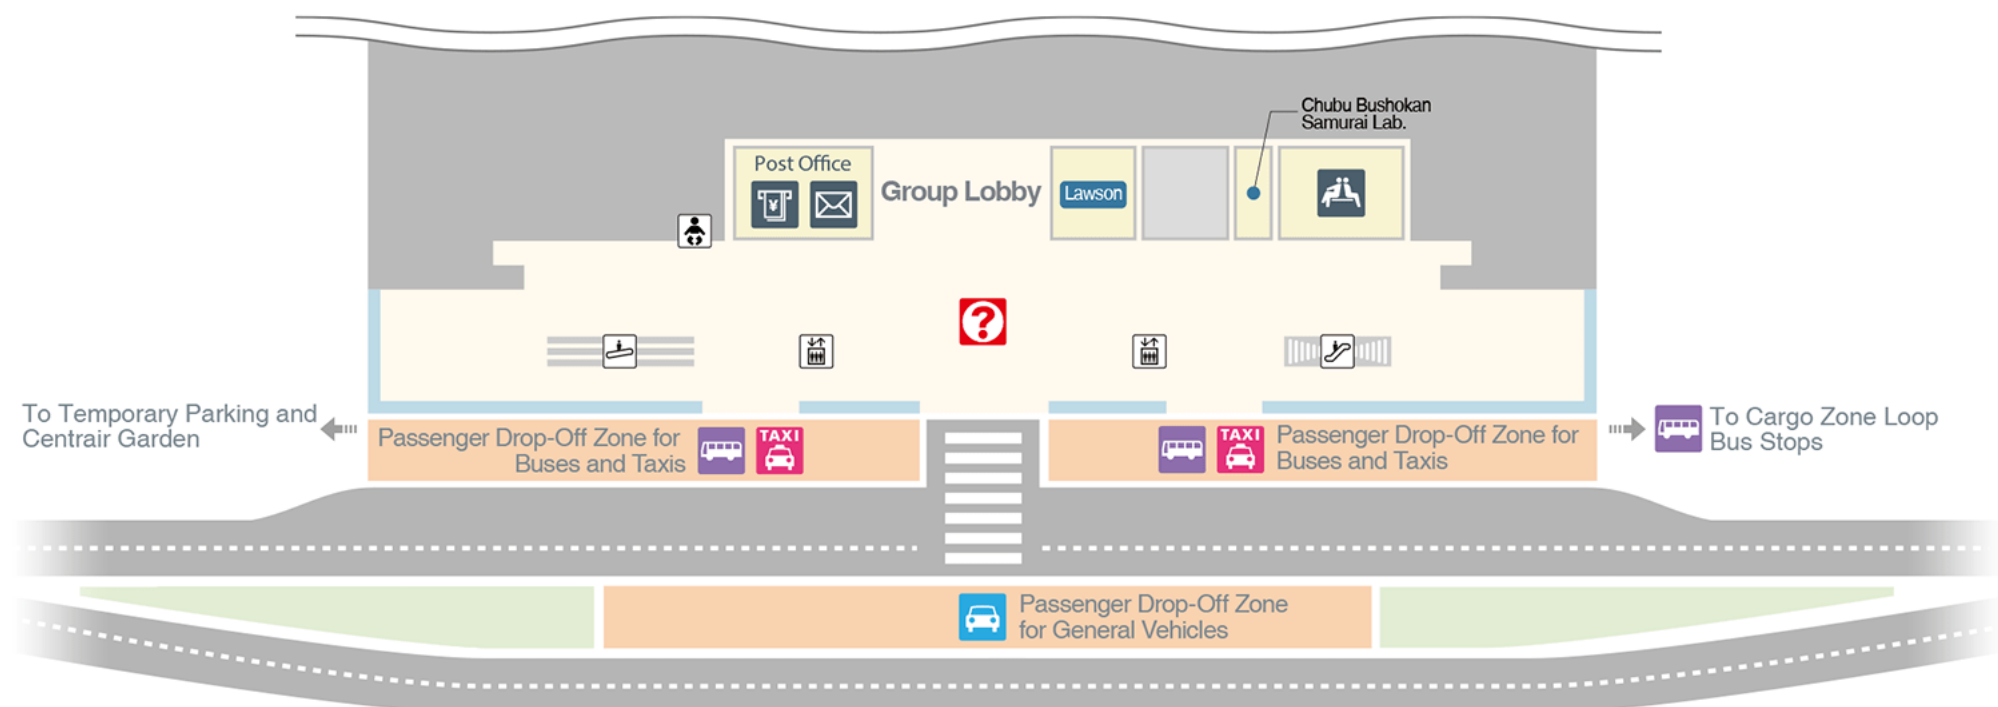

HOME > Services > Airport Floor Map > Welcome Garden (1F)

MAP Welcome Garden (1F)

[Boarding Gate Map](#)

All

1F Welcome Garden

2F Arrivals Lobby

3F Departures Lobby

4F Sky Town

Access Plaza

- | | | | |
|--|-------------------------------|--------------------|----------------|
| Information | Changing Room | Police Station | Rental Lounges |
| Lounges/Card Member Lounges | Currency Exchange/Bank | Cash Advances/ATMs | Post Office |
| Short-Term Baggage Storage | Baggage Home Delivery Service | Luggage Lockers | Internet |
| Children's Play Areas | Connections | Massage Chairs | |
| Travel Insurance Counter/
Automated Contract Machine (ACM) for Travel Insurance | | | |

Please follow the links below to confirm the location of your boarding gate.

→ [International Boarding Gate Map](#) / → [Domestic Boarding Gate Map](#)

[4F Sky Town \(4F\)](#)

[3F Departures Lobby \(3F\)](#)

[2F Arrivals Lobby \(2F\)](#)

[1F Welcome Garden \(1F\)](#)

[Access Plaza](#)

[International Boarding Gate Map](#)

[Domestic Boarding Gate Map](#)

[Back to Top](#) ↑

[Site map](#) | [FAQ](#) | [Privacy Policy](#) | [Terms of Use](#) | [Contact Us](#)