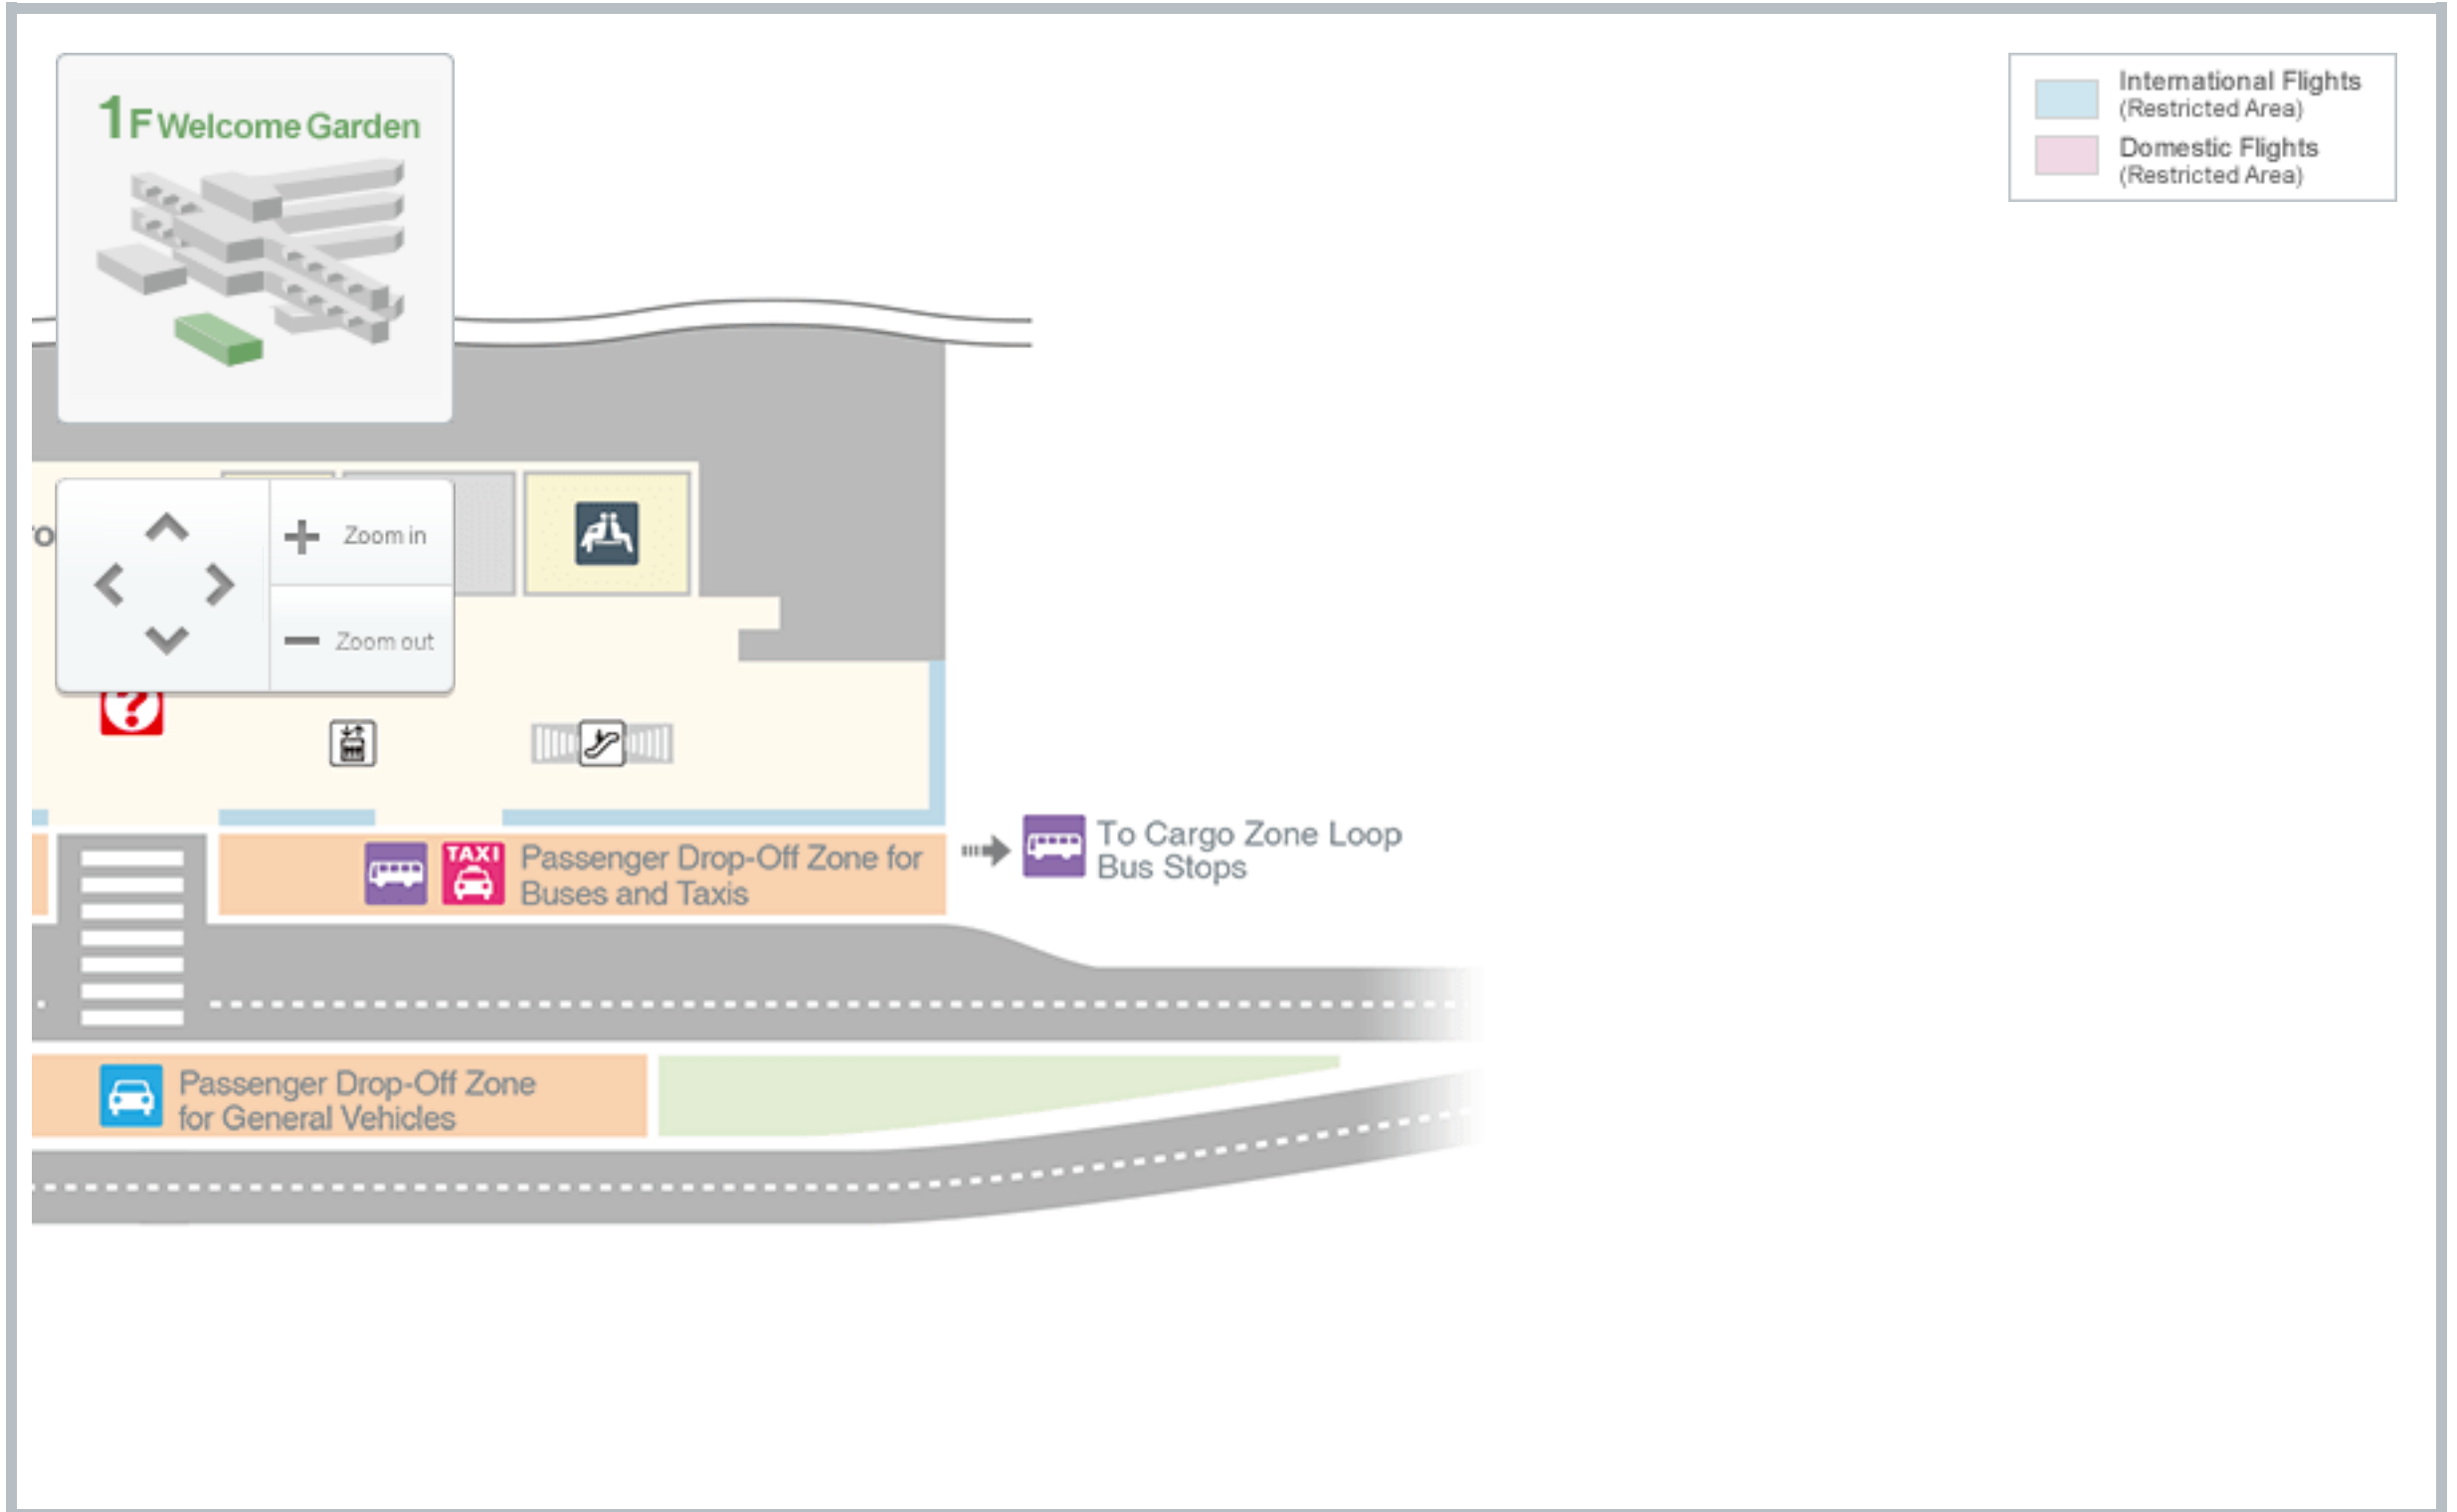

Site Map

Search

Home

Flight Information

Passenger Guide

To and From

Services

Shop and Dine

HOME > Services > Airport Floor Map > Welcome Garden (1F)

MAP Welcome Garden (1F)

[Boarding Gate Map](#)

All

1F Welcome Garden

2F Arrivals Lobby

3F Departures Lobby

4F Sky Town

Access Plaza