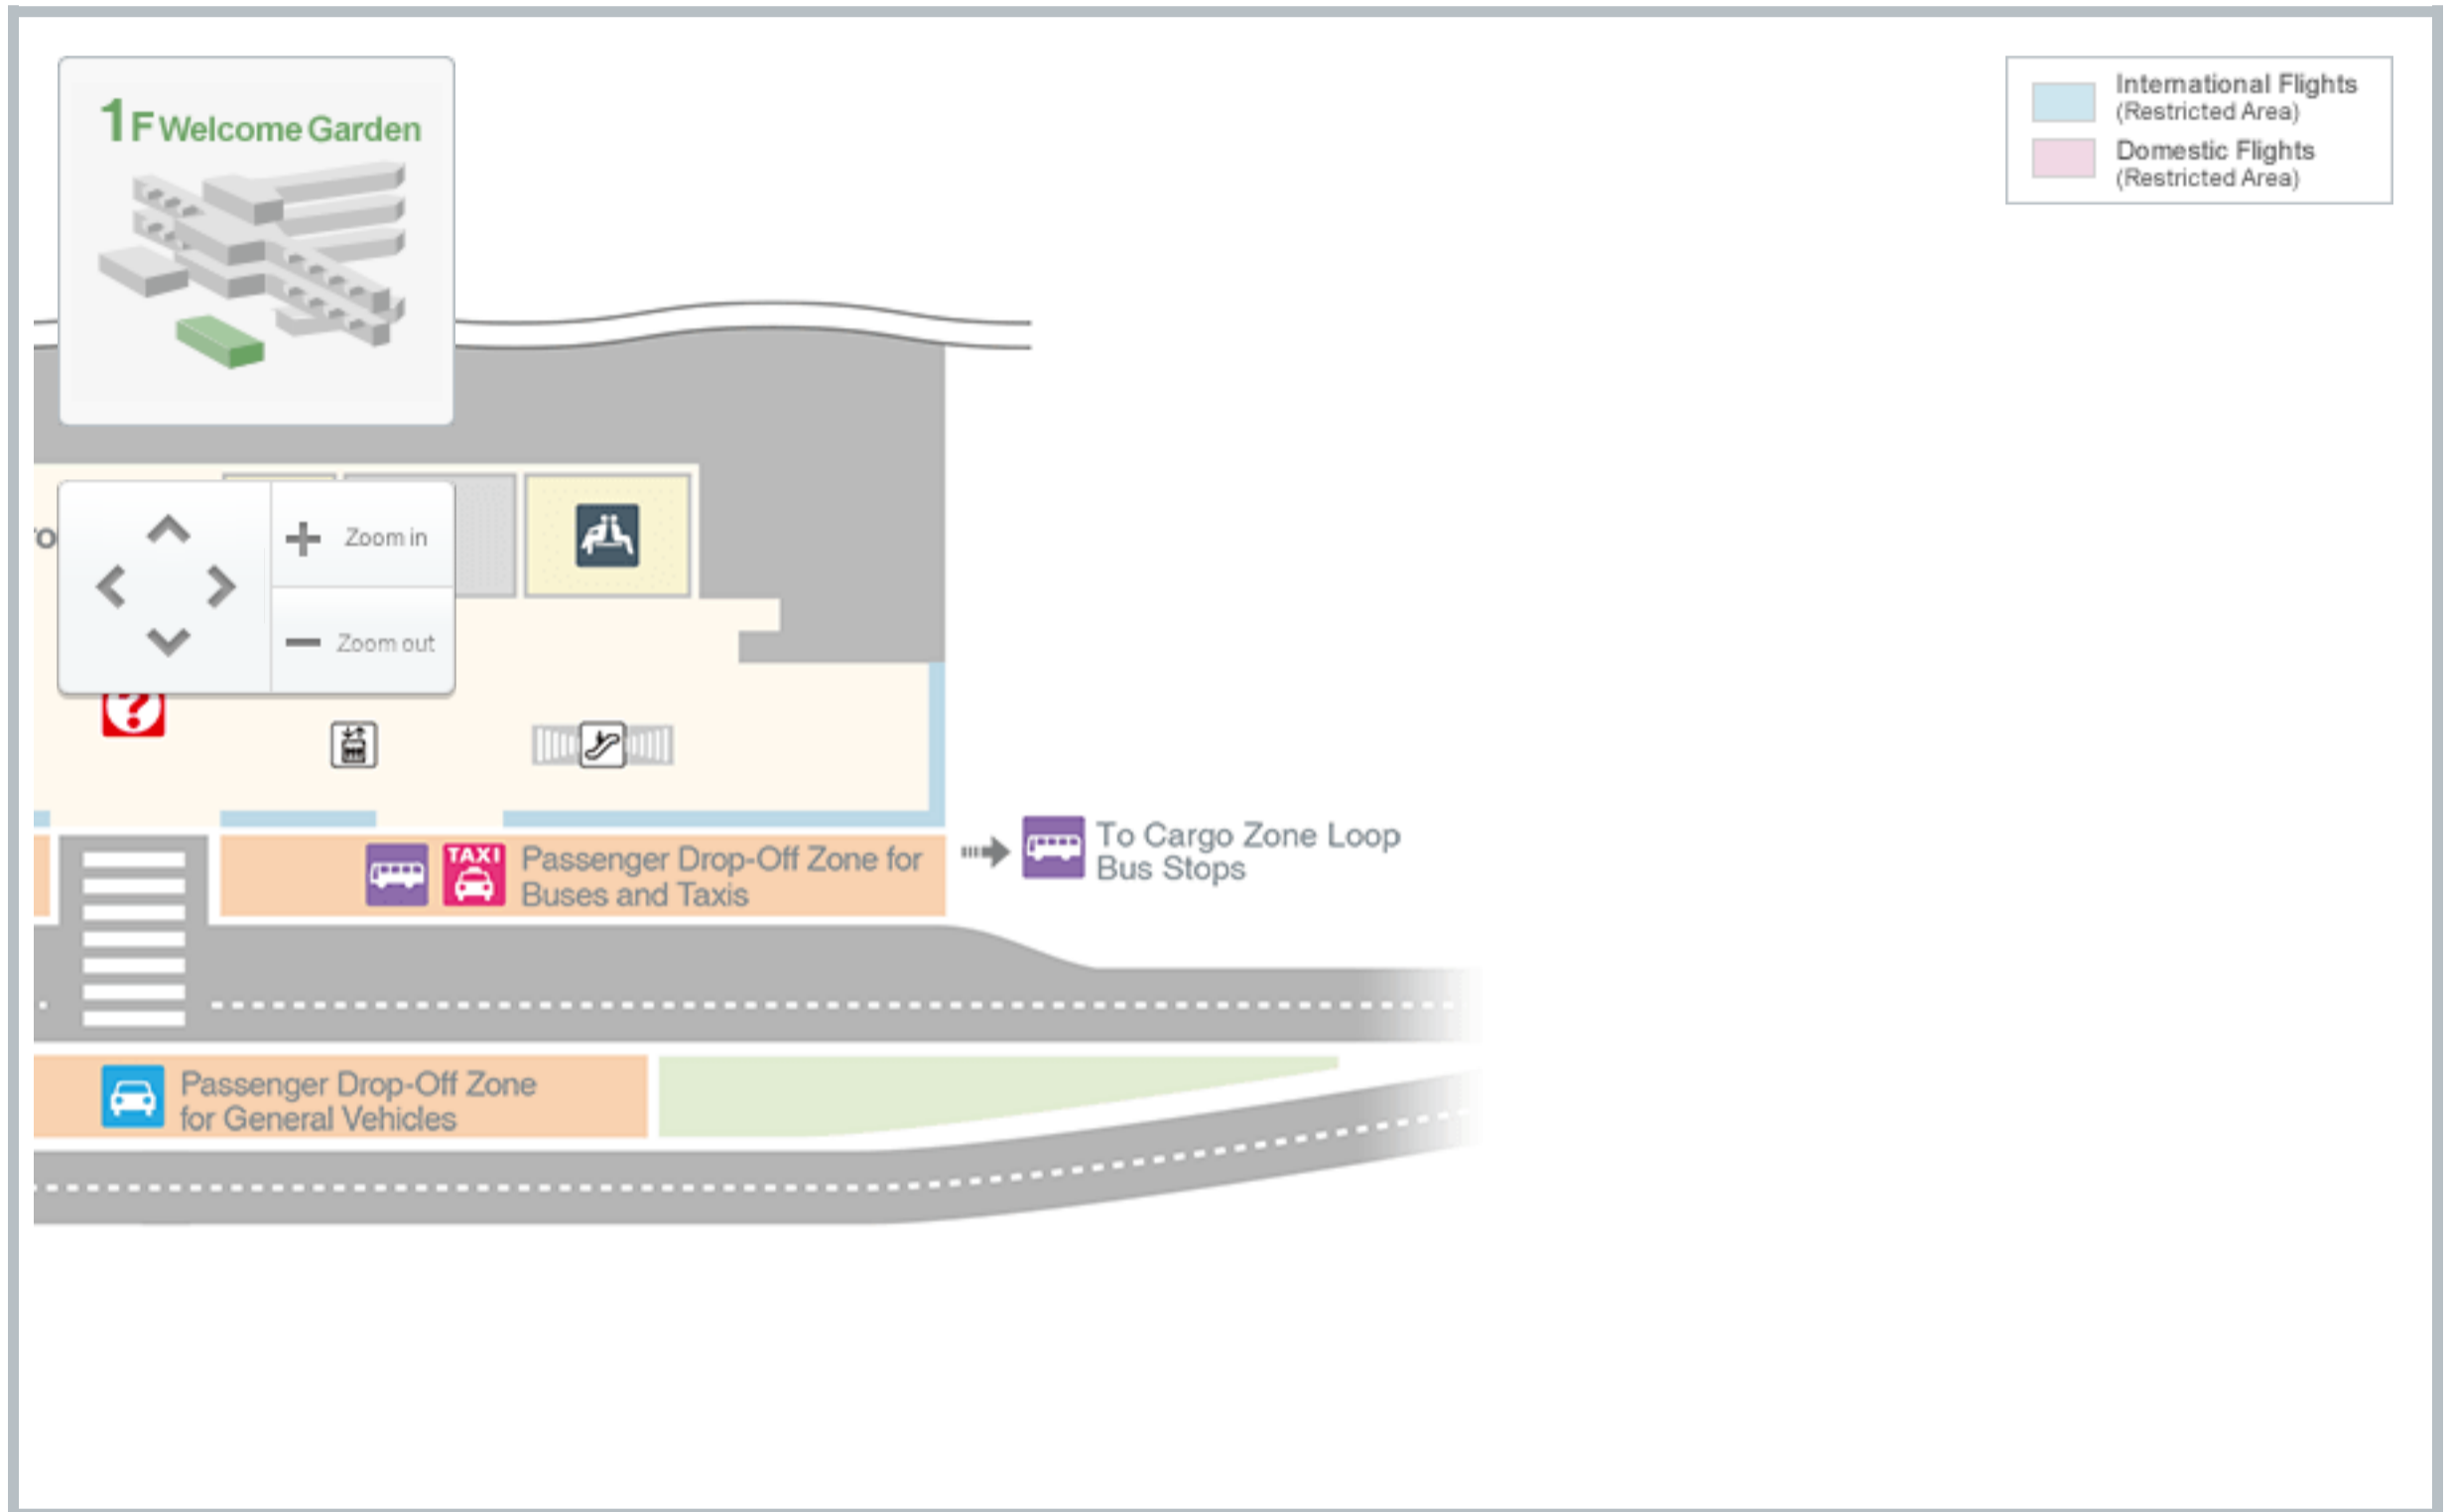

HOME > Services > Airport Floor Map > Welcome Garden (1F)

## MAP Welcome Garden (1F)

[Boarding Gate Map](#)

All

1F Welcome Garden

2F Arrivals Lobby

3F Departures Lobby

4F Sky Town

Access Plaza

Please follow the links below to confirm the location of your boarding gate.

→ [International Boarding Gate Map](#) / → [Domestic Boarding Gate Map](#)

**4F** [Sky Town \(4F\)](#)

**3F** [Departures Lobby \(3F\)](#)

**2F** [Arrivals Lobby \(2F\)](#)

**1F** [Welcome Garden \(1F\)](#)

[Access Plaza](#)

[International Boarding Gate Map](#)

[Domestic Boarding Gate Map](#)

[Back to Top](#) ↑

[Site map](#) | [FAQ](#) | [Privacy Policy](#) | [Terms of Use](#) | [Contact Us](#)