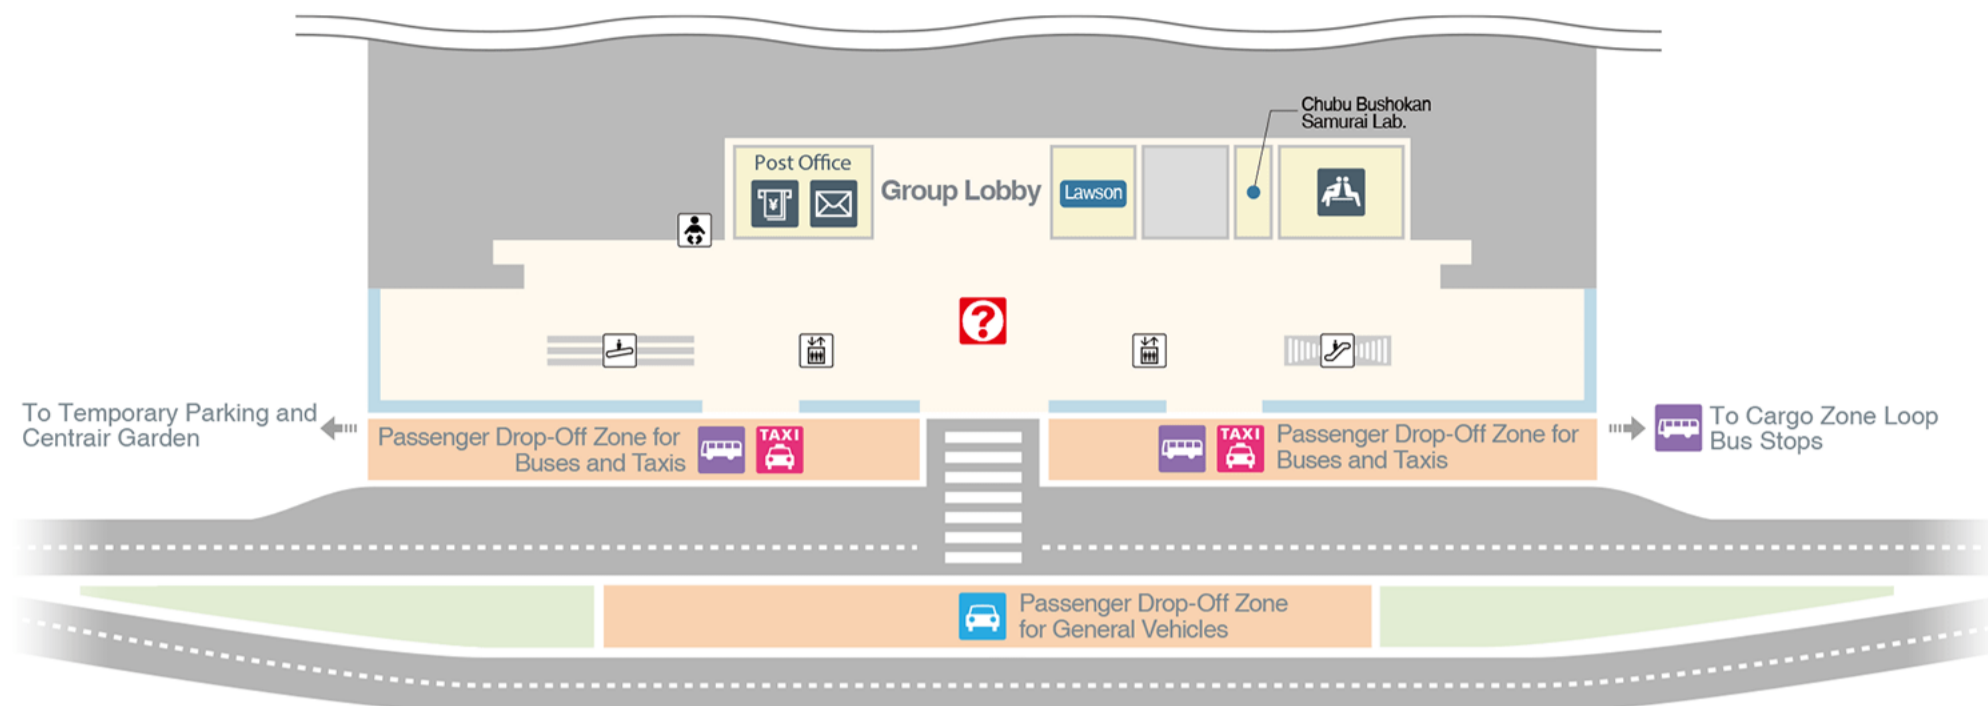

HOME > Services > Airport Floor Map > Welcome Garden (1F)

## MAP Welcome Garden (1F)

[Boarding Gate Map](#)

All

1F Welcome Garden

2F Arrivals Lobby

3F Departures Lobby

4F Sky Town

Access Plaza

Please follow the links below to confirm the location of your boarding gate.

→ [International Boarding Gate Map](#) / → [Domestic Boarding Gate Map](#)

**4F** [Sky Town \(4F\)](#)

**3F** [Departures Lobby \(3F\)](#)

**2F** [Arrivals Lobby \(2F\)](#)

**1F** [Welcome Garden \(1F\)](#)

[Access Plaza](#)

[International Boarding Gate Map](#)

[Domestic Boarding Gate Map](#)

[Back to Top](#) ↑

[Site map](#) | [FAQ](#) | [Privacy Policy](#) | [Terms of Use](#) | [Contact Us](#)